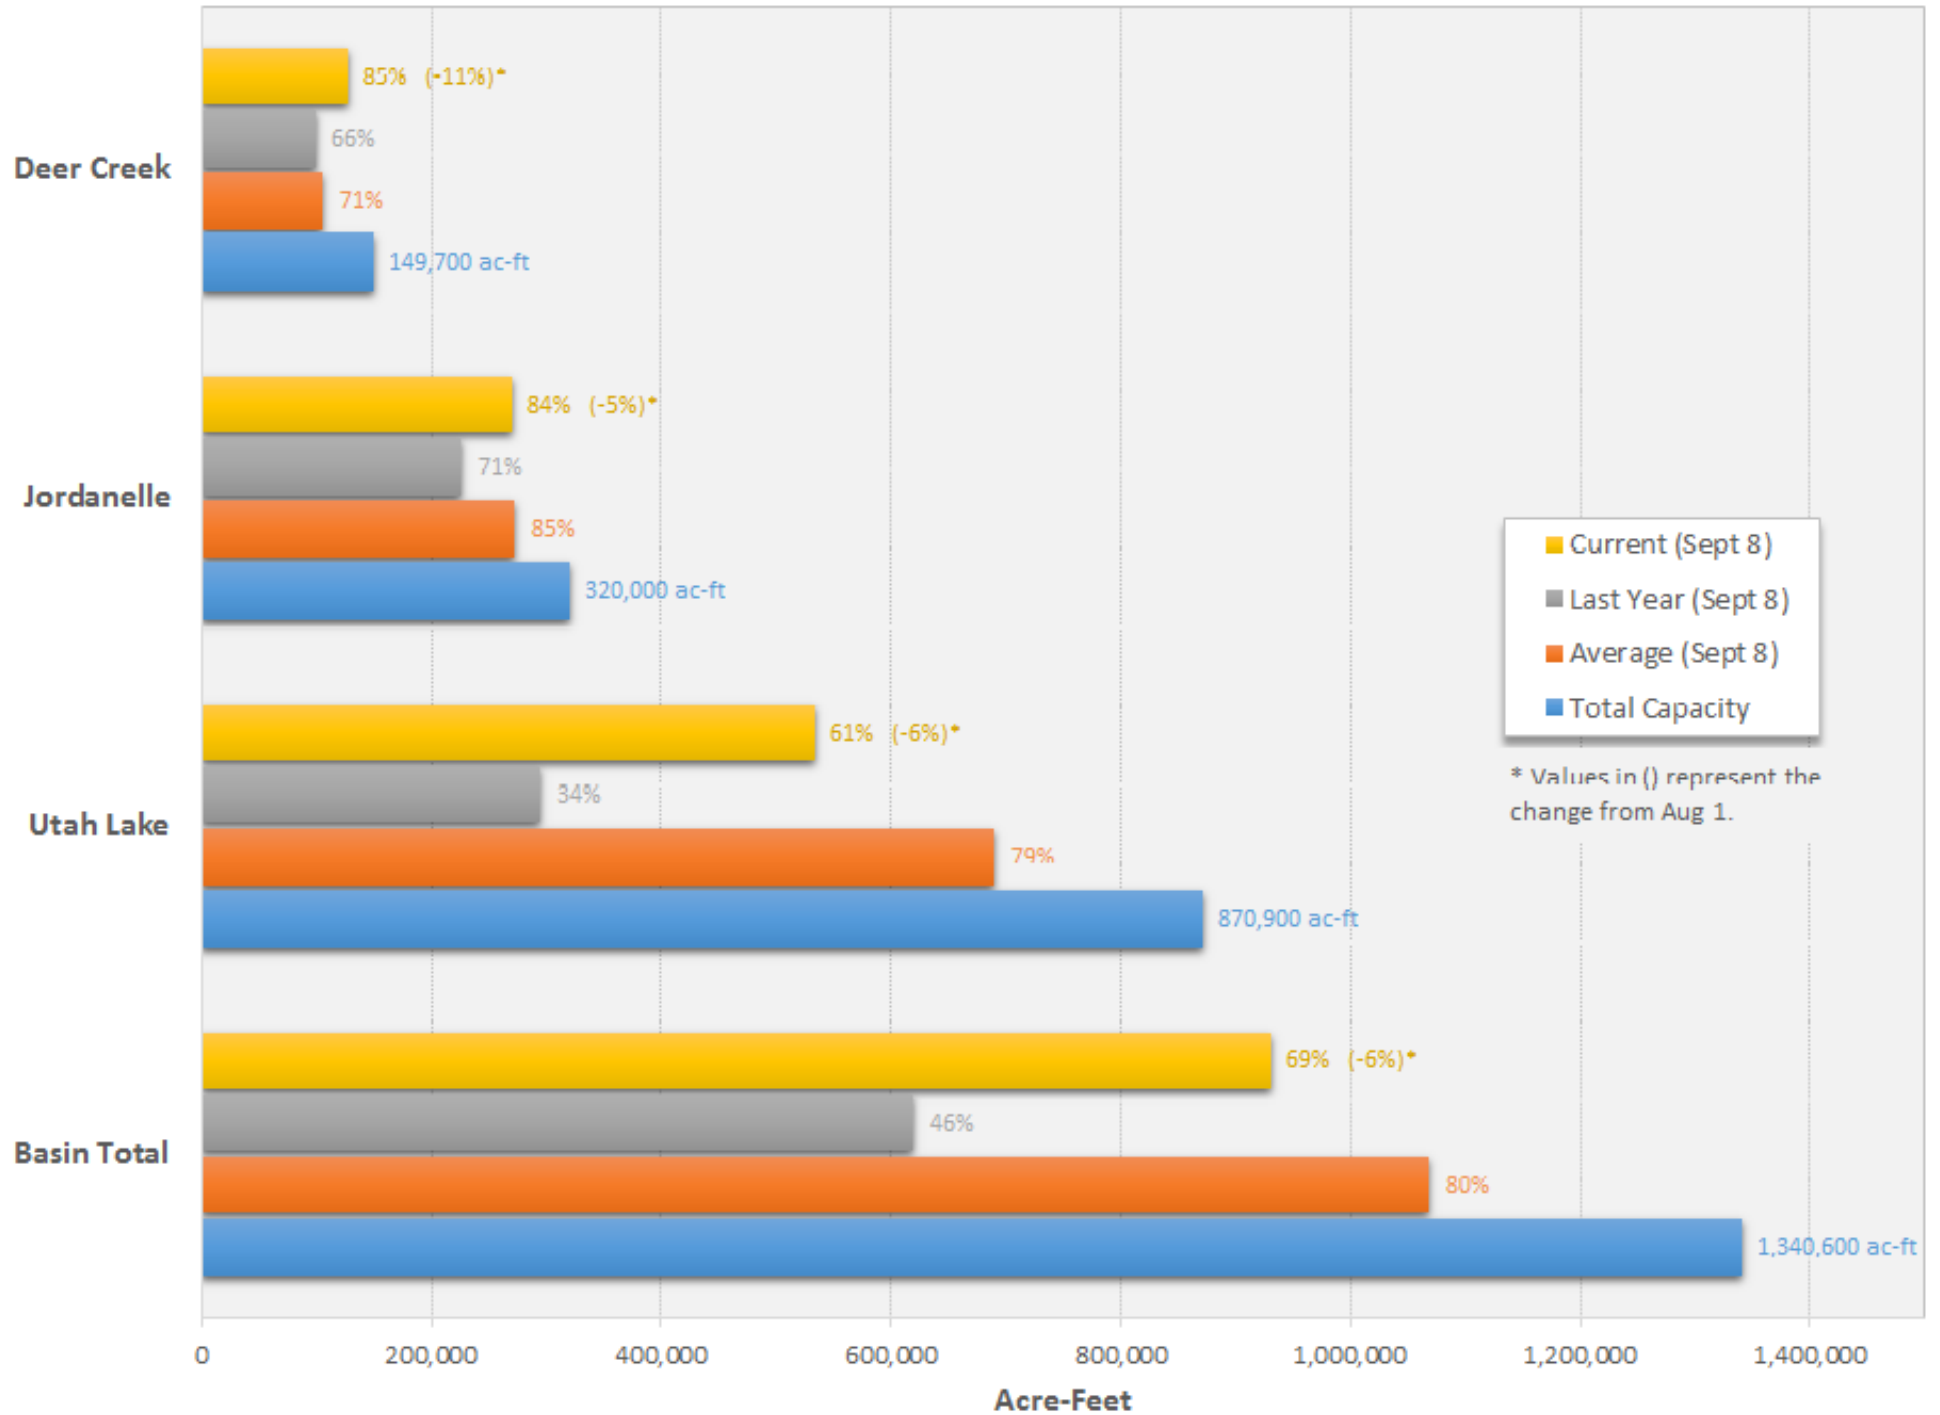

Utah Lake Basin Reservoir Storage (Sept 8)

■ Current (Sept 8)
■ Last Year (Sept 8)
■ Average (Sept 8)
■ Total Capacity

* Values in () represent the change from Aug 1.