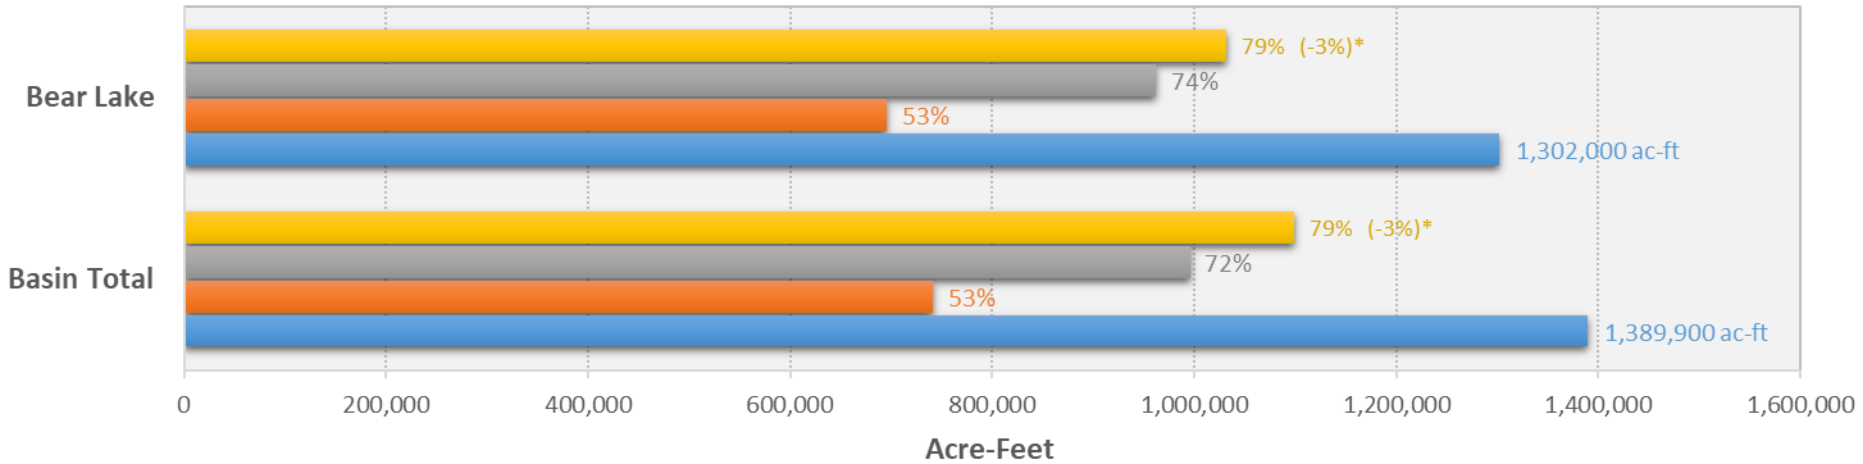

# Bear River Basin Reservoir Storage (Sep 1)

Acre-Feet