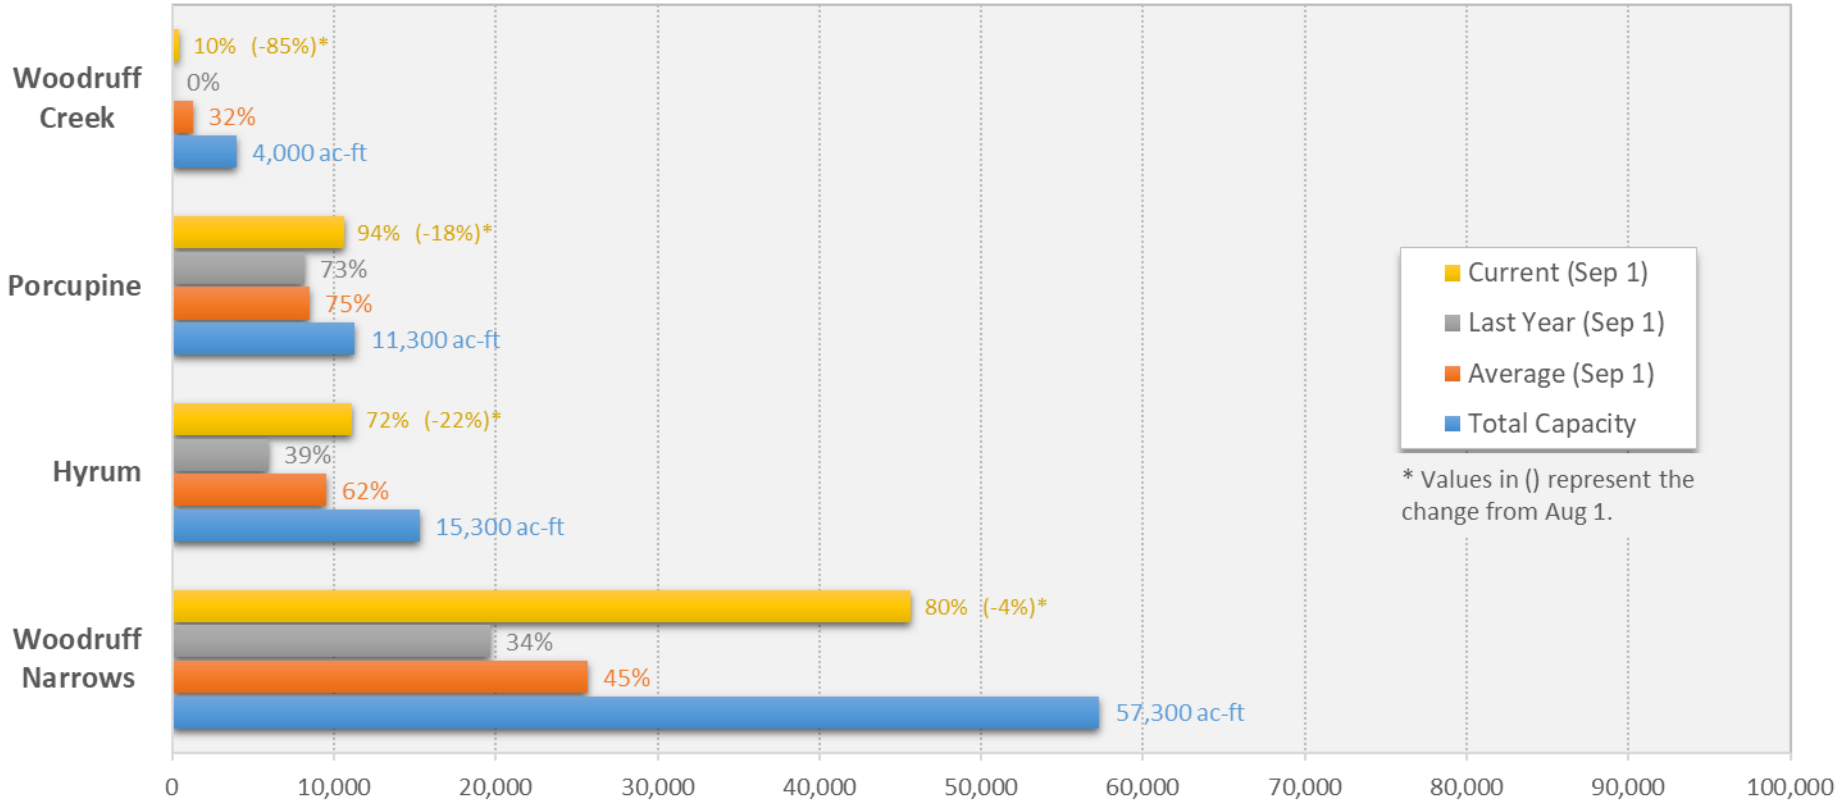

# Bear River Basin Reservoir Storage (Sep 1)

Acre-Feet