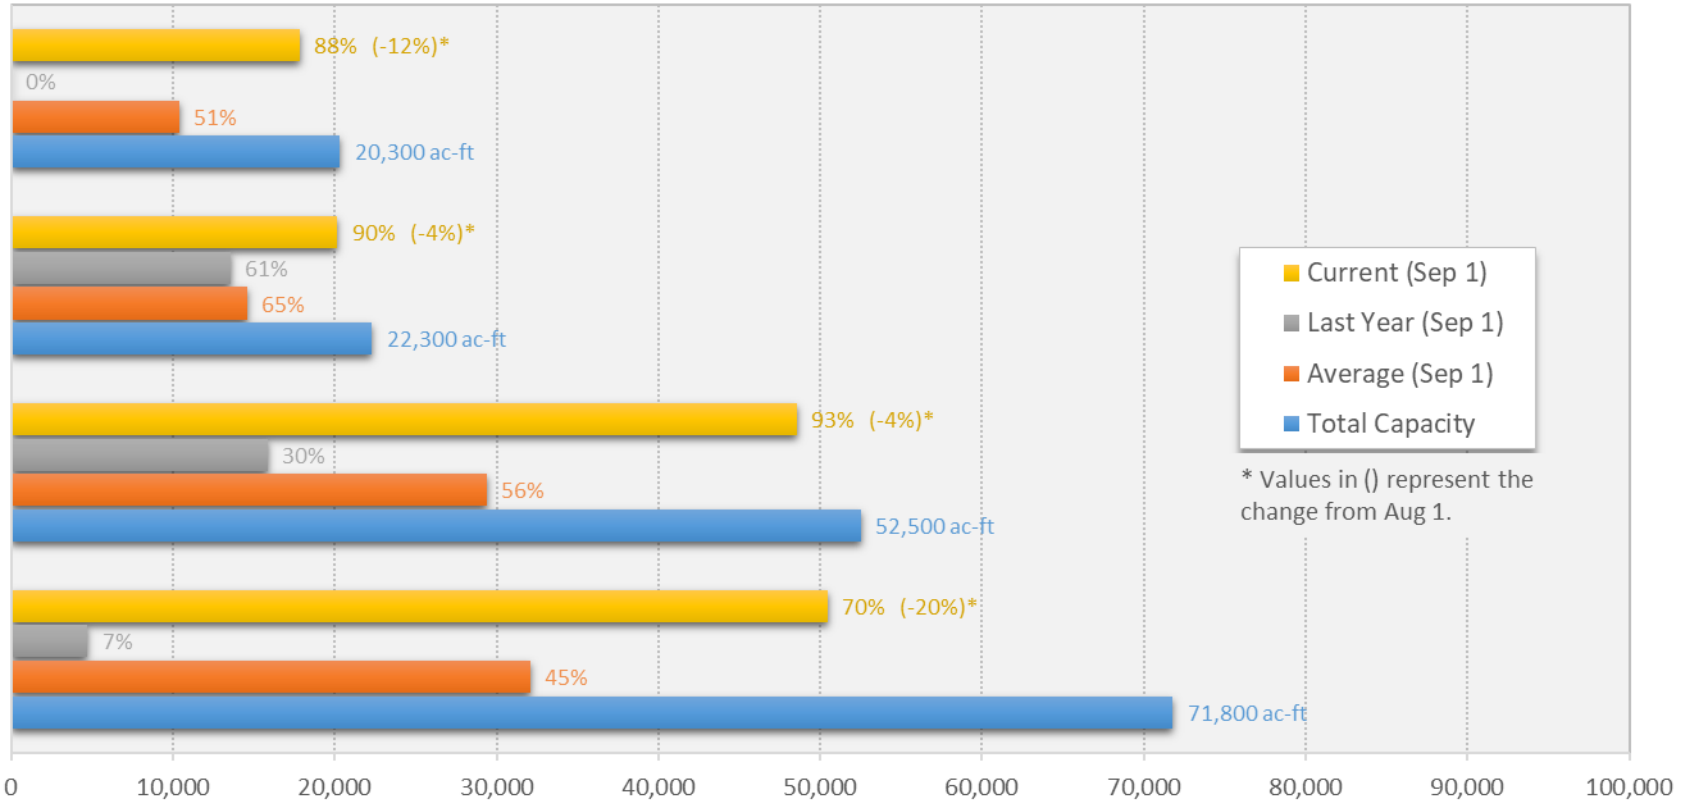

# Sevier River Basin Reservoir Storage (Sep 1)

\* Values in ( ) represent the change from Aug 1.

Acre-Feet