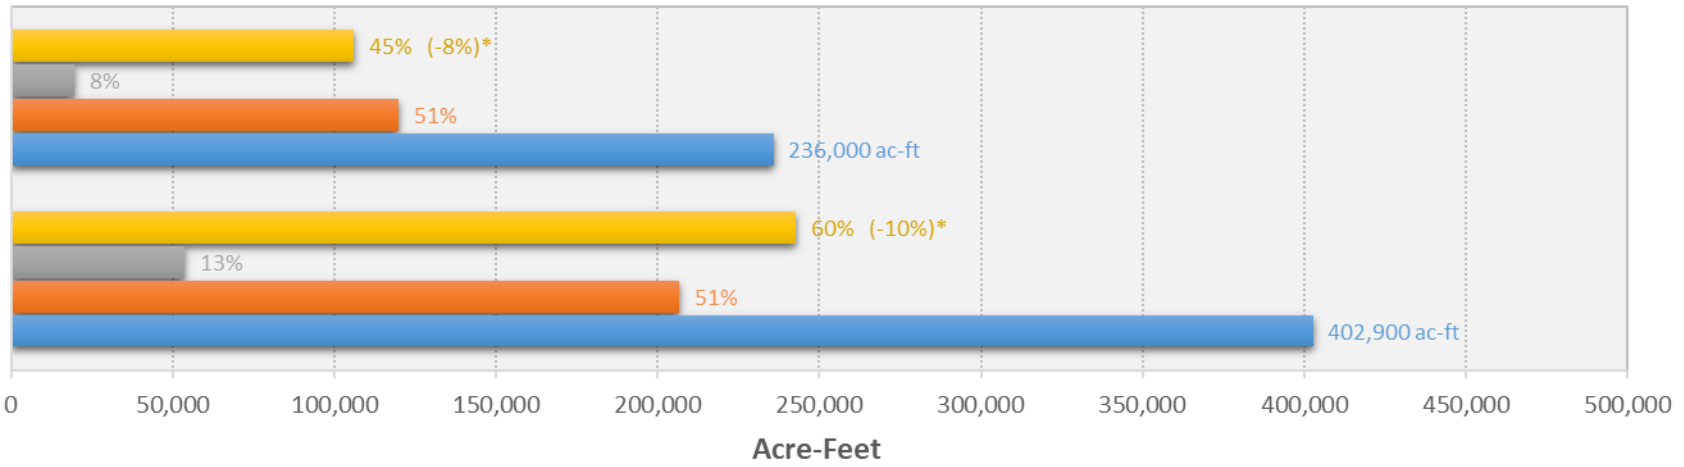

# Sevier River Basin Reservoir Storage (Sep 1)

\* Values in ( ) represent the change from Aug 1.

Acre-Feet