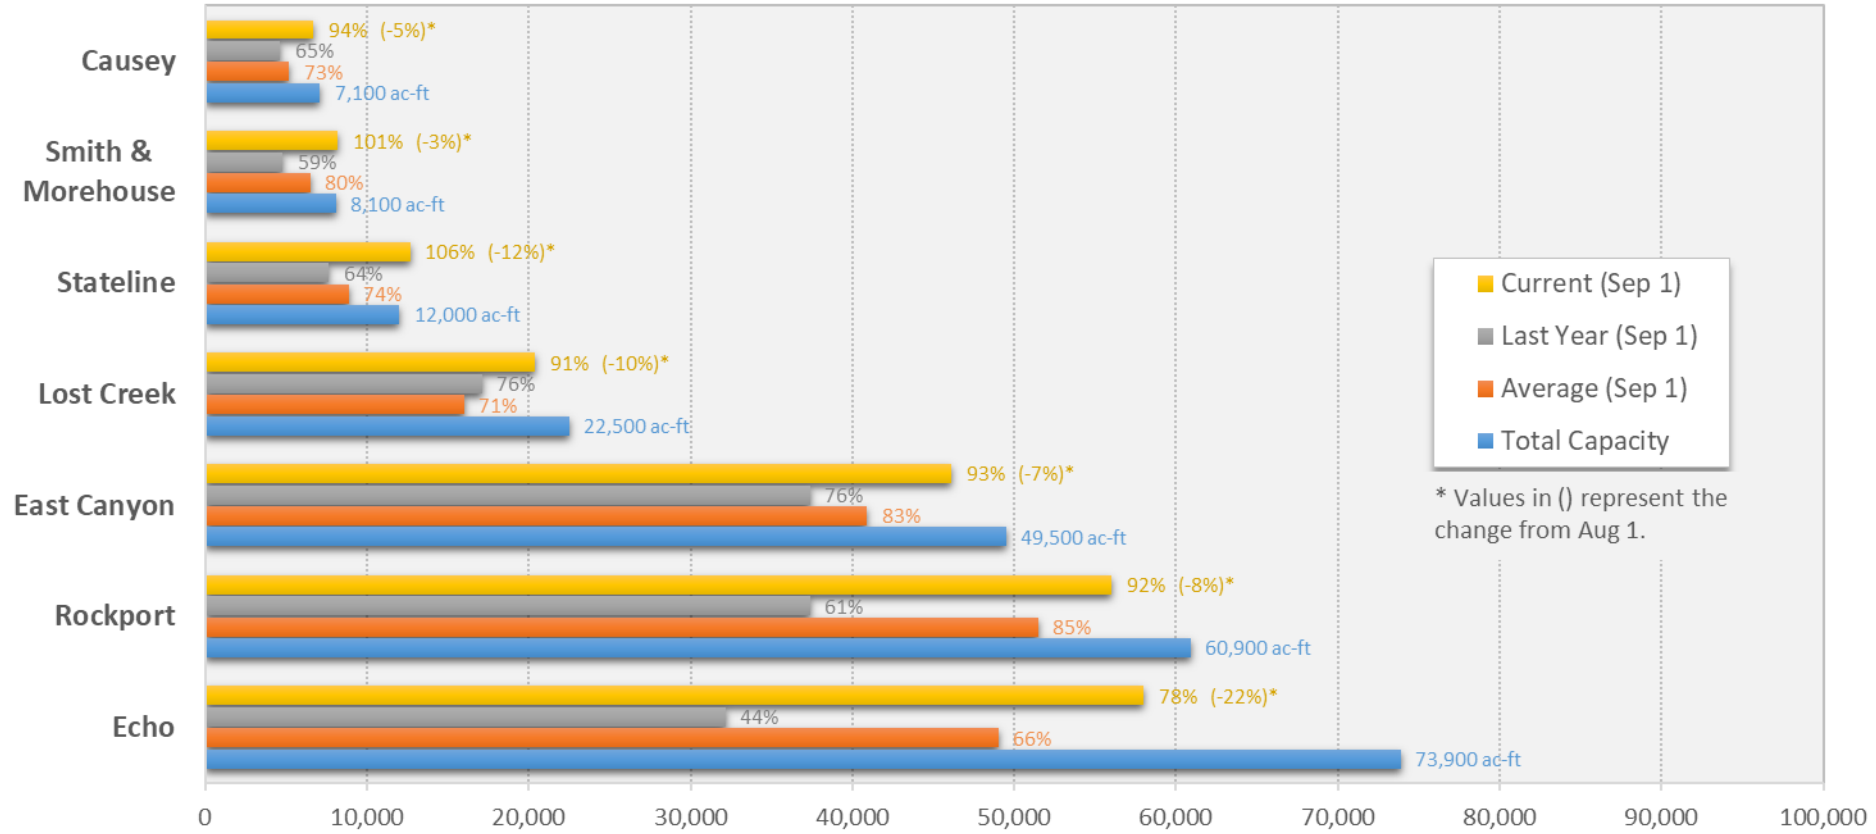

# Weber River Basin Reservoir Storage (Sep 1)

\* Values in ( ) represent the change from Aug 1.

Acre-Feet