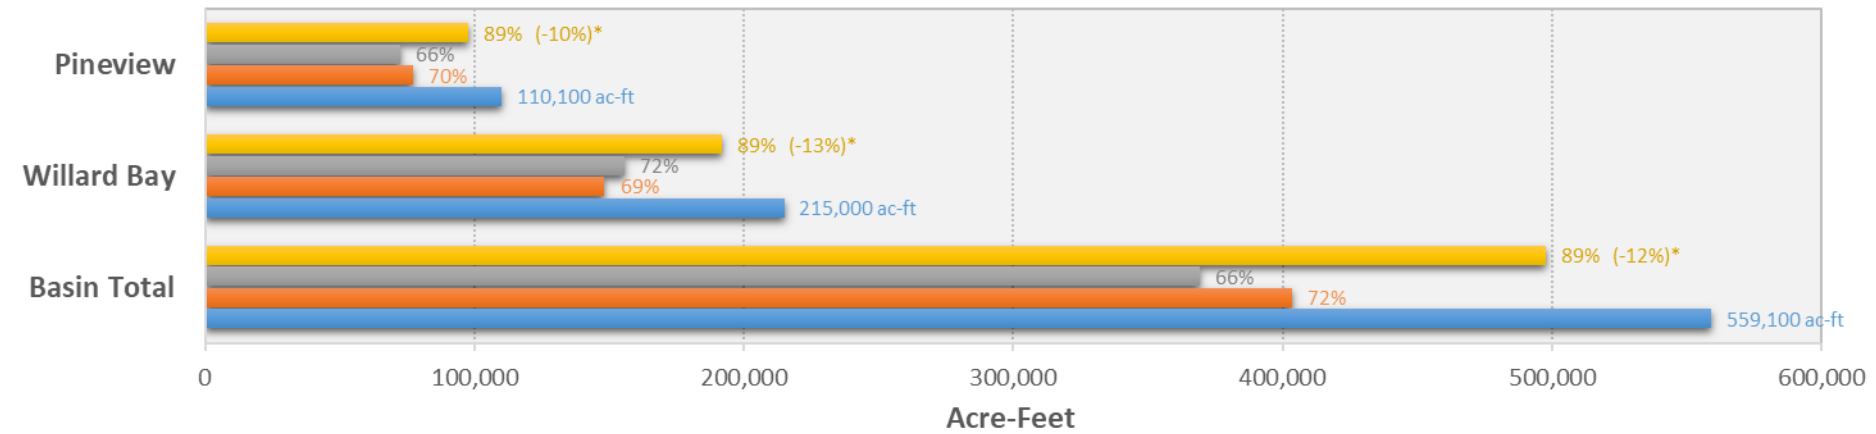

# Weber River Basin Reservoir Storage (Sep 1)

\* Values in ( ) represent the change from Aug 1.

Acre-Feet