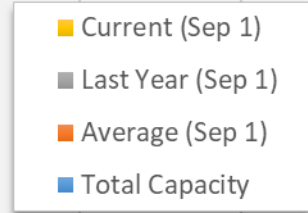

# Weber River Basin Reservoir Storage (Sep 1)

\* Values in ( ) represent the change from Aug 1.

Acre-Feet